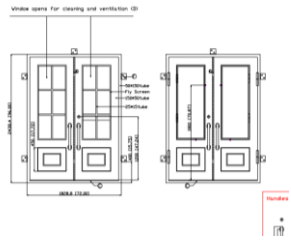

HOLD
Door52
Craftsman
7296R

72

96

Push/Pull

RH

Screen

Rain

01
(Matte
Black)

2*6"