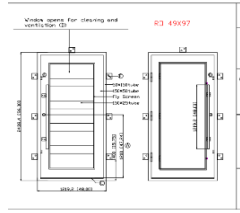

Door31
High Rise
4896R

48

96

Push/Pull

RH

Screen

Reeded +
Clear

matte
Black (01
color)

2X6"