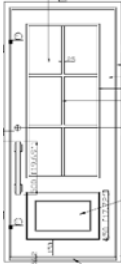

Arriving in June 2025

Door Name	Door Image	Width Inches	Height Inches	Push/Pull Handle	Inswing	Screen	Glass	Color	Jamb
HOLD Door 56 Craftsman left hand		42	96	Push/Pull	LH	Screen	Rain Low-E	01 (Matte Black)	2*6"
Door 57 Craftsman left hand		42	96	Push/Pull	LH	Screen	Rain Low-E	01 (Matte Black)	2*6"

Door 58
Craftsman
right hand

Door 59
Craftsman
right hand

Door 60
High Rise
left hand

Door 61
High Rise
left hand

HOLD
Door 62
High Rise
right hand

42	96	Push/Pull	RH	Screen	Rain Low-E	01 (Matte Black)	2*6"
42	96	Push/Pull	RH	Screen	Rain Low-E	01 (Matte Black)	2*6"
42	96	Push/Pull	LH	Screen	Reeded Low-E	01 (Matte Black)	2*6"
42	96	Push/Pull	LH	Screen	Reeded Low-E	01 (Matte Black)	2*6"
42	96	Push/Pull	RH	Screen	Reeded Low-E	01 (Matte Black)	2*6"

Door 63
High Rise
right hand

42	96	Push/Pull	RH	Screen	Reeded Low-E	01 (Matte Black)	2*6"
----	----	-----------	----	--------	-----------------	------------------------	------