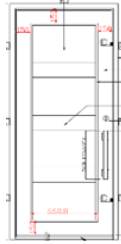

Arriving in June 2025

Door Name	Door Image	Width Inches	Height Inches	Push/Pull Handle	Inswing	Screen	Glass	Color	Jamb
HOLD Door 56 Craftsman left hand		42	96	Push/Pull	LH	Screen	Rain Low-E	01 (Matte Black)	2*6"
Door 57 Craftsman left hand		42	96	Push/Pull	LH	Screen	Rain Low-E	01 (Matte Black)	2*6"

Door 58
Craftsman
right hand

Door 59
Craftsman
right hand

Door 60
High Rise
left hand

Door 61
High Rise
left hand

HOLD
Door 62
High Rise
right hand

42	96	Push/Pull	RH	Screen	Rain Low-E	01 (Matte Black)	2*6"
42	96	Push/Pull	RH	Screen	Rain Low-E	01 (Matte Black)	2*6"
42	96	Push/Pull	LH	Screen	Reeded Low-E	01 (Matte Black)	2*6"
42	96	Push/Pull	LH	Screen	Reeded Low-E	01 (Matte Black)	2*6"
42	96	Push/Pull	RH	Screen	Reeded Low-E	01 (Matte Black)	2*6"

Door 63
High Rise
right hand

42	96	Push/Pull	RH	Screen	Reeded Low-E	01 (Matte Black)	2*6"
----	----	-----------	----	--------	-----------------	------------------------	------