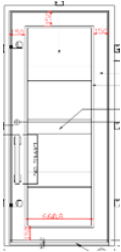

Arriving in June 2025

Door Name	Door Image	Width Inches	Height Inches	Push/Pull Handle	Inswing	Screen	Glass	Color	Jamb
HOLD Door 56 Craftsman left hand		42	96	Push/Pull	LH	Screen	Rain Low-E	01 (Matte Black)	2*6"
Door 57 Craftsman left hand		42	96	Push/Pull	LH	Screen	Rain Low-E	01 (Matte Black)	2*6"

Door 58
Craftsman
right hand

Door 59
Craftsman
right hand

Door 60
High Rise
left hand

Door 61
High Rise
left hand

HOLD
Door 62
High Rise
right hand

42	96	Push/Pull	RH	Screen	Rain Low-E	01 (Matte Black)	2*6"
42	96	Push/Pull	RH	Screen	Rain Low-E	01 (Matte Black)	2*6"
42	96	Push/Pull	LH	Screen	Reeded Low-E	01 (Matte Black)	2*6"
42	96	Push/Pull	LH	Screen	Reeded Low-E	01 (Matte Black)	2*6"
42	96	Push/Pull	RH	Screen	Reeded Low-E	01 (Matte Black)	2*6"

Door 63
High Rise
right hand

42	96	Push/Pull	RH	Screen	Reeded Low-E	01 (Matte Black)	2*6"
----	----	-----------	----	--------	-----------------	------------------------	------