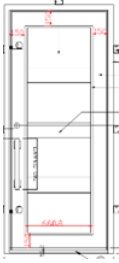

Arriving in June 2025

Door Name	Door Image	Width Inches	Height Inches	Push/Pull Handle	Inswing	Screen	Glass	Color	Jamb
HOLD Door 56 Craftsman left hand		42	96	Push/Pull	LH	Screen	Rain Low-E	01 (Matte Black)	2*6"
Door 57 Craftsman left hand		42	96	Push/Pull	LH	Screen	Rain Low-E	01 (Matte Black)	2*6"

Door 58
Craftsman
right hand

Door 59
Craftsman
right hand

Door 60
High Rise
left hand

Door 61
High Rise
left hand

HOLD
Door 62
High Rise
right hand

42	96	Push/Pull	RH	Screen	Rain Low-E	01 (Matte Black)	2*6"
42	96	Push/Pull	RH	Screen	Rain Low-E	01 (Matte Black)	2*6"
42	96	Push/Pull	LH	Screen	Reeded Low-E	01 (Matte Black)	2*6"
42	96	Push/Pull	LH	Screen	Reeded Low-E	01 (Matte Black)	2*6"
42	96	Push/Pull	RH	Screen	Reeded Low-E	01 (Matte Black)	2*6"

Door 63
High Rise
right hand

42	96	Push/Pull	RH	Screen	Reeded Low-E	01 (Matte Black)	2*6"
----	----	-----------	----	--------	-----------------	------------------------	------