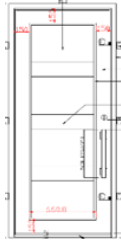

Arriving in June 2025

Door Name	Door Image	Width Inches	Height Inches	Push/Pull Handle	Inswing	Screen	Glass	Color	Jamb
HOLD Door 56 Craftsman left hand		42	96	Push/Pull	LH	Screen	Rain Low-E	01 (Matte Black)	2*6"
Door 57 Craftsman left hand		42	96	Push/Pull	LH	Screen	Rain Low-E	01 (Matte Black)	2*6"

Door 58
Craftsman
right hand

Door 59
Craftsman
right hand

Door 60
High Rise
left hand

Door 61
High Rise
left hand

HOLD
Door 62
High Rise
right hand

42	96	Push/Pull	RH	Screen	Rain Low-E	01 (Matte Black)	2*6"
42	96	Push/Pull	RH	Screen	Rain Low-E	01 (Matte Black)	2*6"
42	96	Push/Pull	LH	Screen	Reeded Low-E	01 (Matte Black)	2*6"
42	96	Push/Pull	LH	Screen	Reeded Low-E	01 (Matte Black)	2*6"
42	96	Push/Pull	RH	Screen	Reeded Low-E	01 (Matte Black)	2*6"

Door 63
High Rise
right hand

42	96	Push/Pull	RH	Screen	Reeded Low-E	01 (Matte Black)	2*6"
----	----	-----------	----	--------	-----------------	------------------------	------