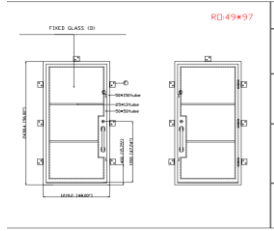

Door42-
Euro Left
Hand

48

96

Push/Pull
Handle

LH

NO
Screen

Fixed
Clear
Low E

01
(Matte
Black)

2X6"